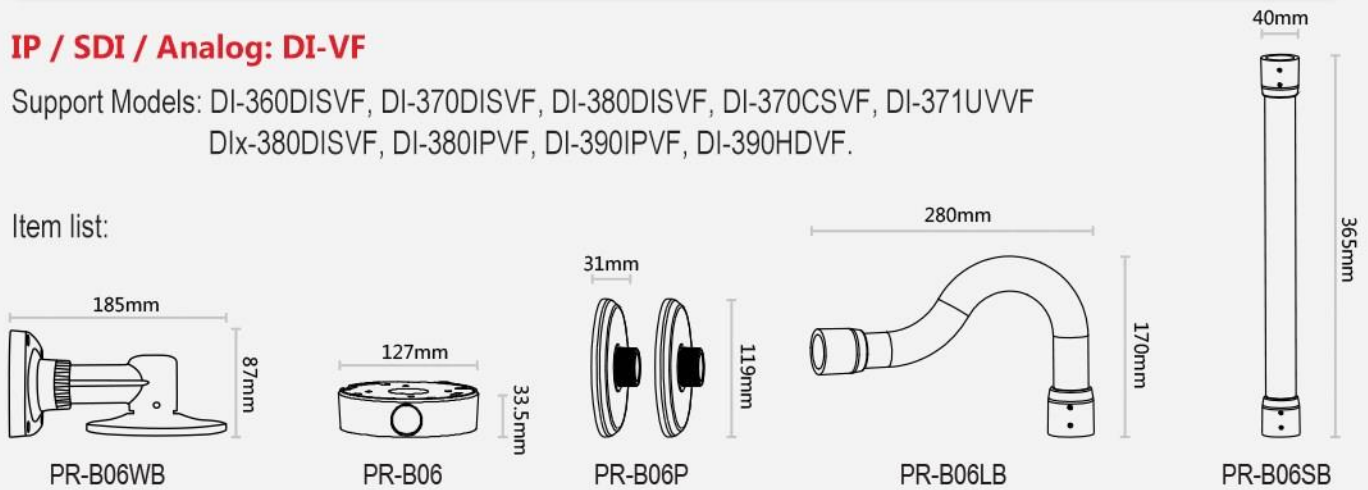

IP / SDI / Analog: DI-VF

Support Models: DI-360DISVF, DI-370DISVF, DI-380DISVF, DI-370CSVF, DI-371UVVF
 DIx-380DISVF, DI-380IPVF, DI-390IPVF, DI-390HDVF.

Item list:

PR-B06

* PR-B06SB Can be added.